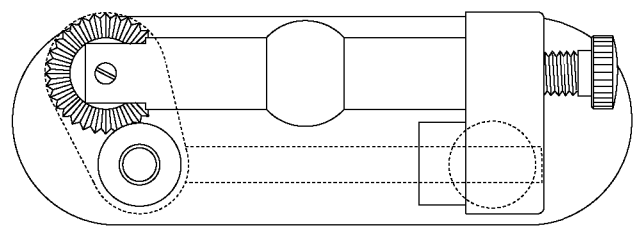

Giant (with internal Spring)

106

27,5

82

Rounded measures in millimetres

1950s	Scale	
Designed September 12th, 2001	1 : 1	
Giant (int. spring)		
© Copyright by British World™ s.a.s. All Rights Reserved.		