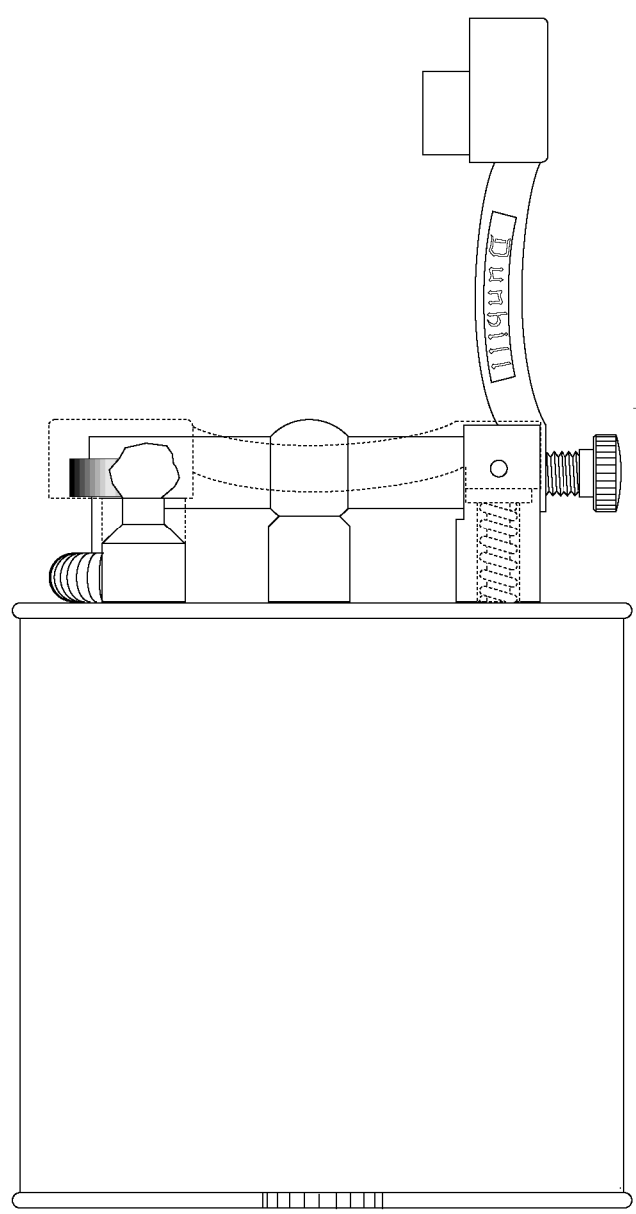

Giant (with internal Spring)

106

27,5

82

Rounded measures in millimetres

1950s	Scale	
Designed September 12th, 2001	1 : 1	
Giant (int. spring)		
© Copyright by British World™ s.a.s. All Rights Reserved.		