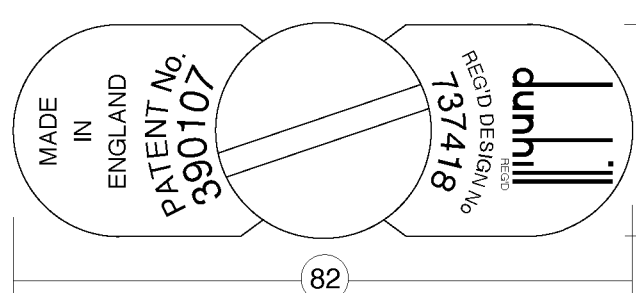

Giant (with internal Spring)

106

27,5

82

Rounded measures in millimetres

1950s	Scale	
Designed September 12th, 2001	1 : 1	
Giant (int. spring)		
© Copyright by British World™ s.a.s. All Rights Reserved.		