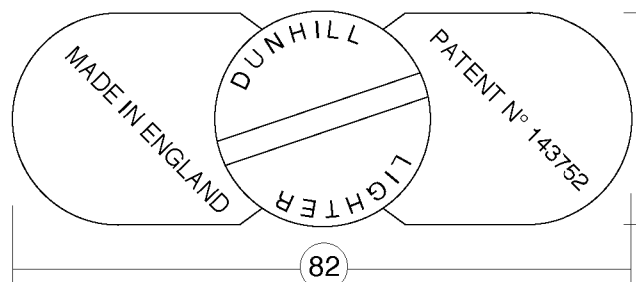

Giant (with external Spring)

82

Rounded measures in millimetres

1929	Scale	
Designed October 10th, 2001	1 : 1	
Giant (ext. Spring)		
© Copyright by British World™ s.a.s. All Rights Reserved.		