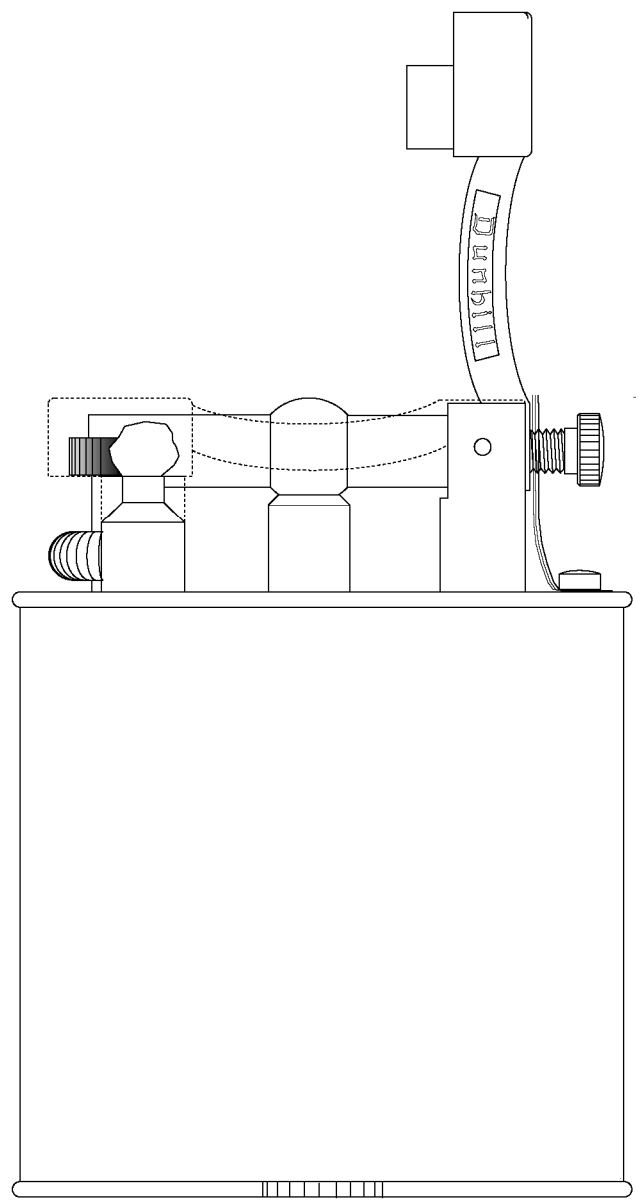

Giant (with external Spring)

82

Rounded measures in millimetres

1929	Scale	
Designed October 10th, 2001	1 : 1	
Giant (ext. Spring)		
© Copyright by British World™ s.a.s. All Rights Reserved.		