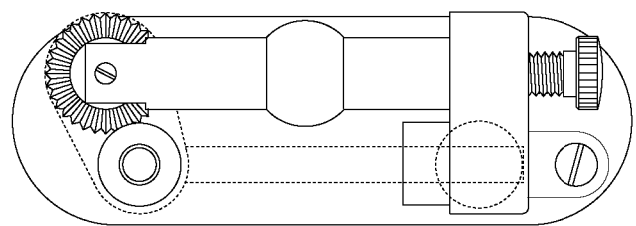

Giant (with external Spring)

82

Rounded measures in millimetres

1929	Scale	
Designed October 10th, 2001	1 : 1	
Giant (ext. Spring)		
© Copyright by British World™ s.a.s. All Rights Reserved.		