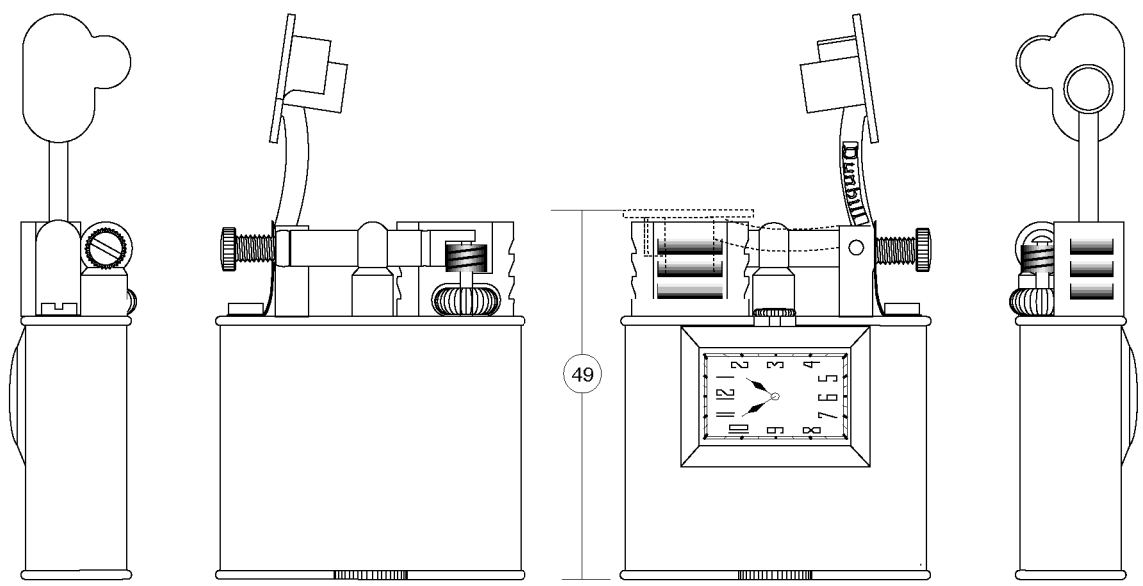

Unique A Sports Watch Self-winding

Rounded measures in millimetres

1931	Scale	
Designed January 17th, 1997	1 : 1	
Un. A Sports Watch s-w		
© Copyright by British World™ s.a.s. All Rights Reserved.		