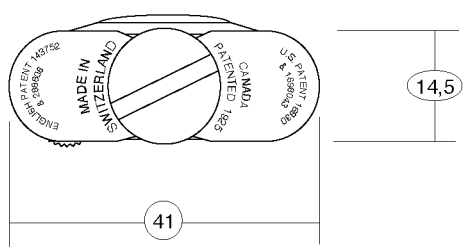

Unique A Sports Watch Self-winding

Rounded measures in millimetres

1931	Scale	
Designed January 17th, 1997	1 : 1	
Un. A Sports Watch s-w		
© Copyright by British World™ s.a.s. All Rights Reserved.		