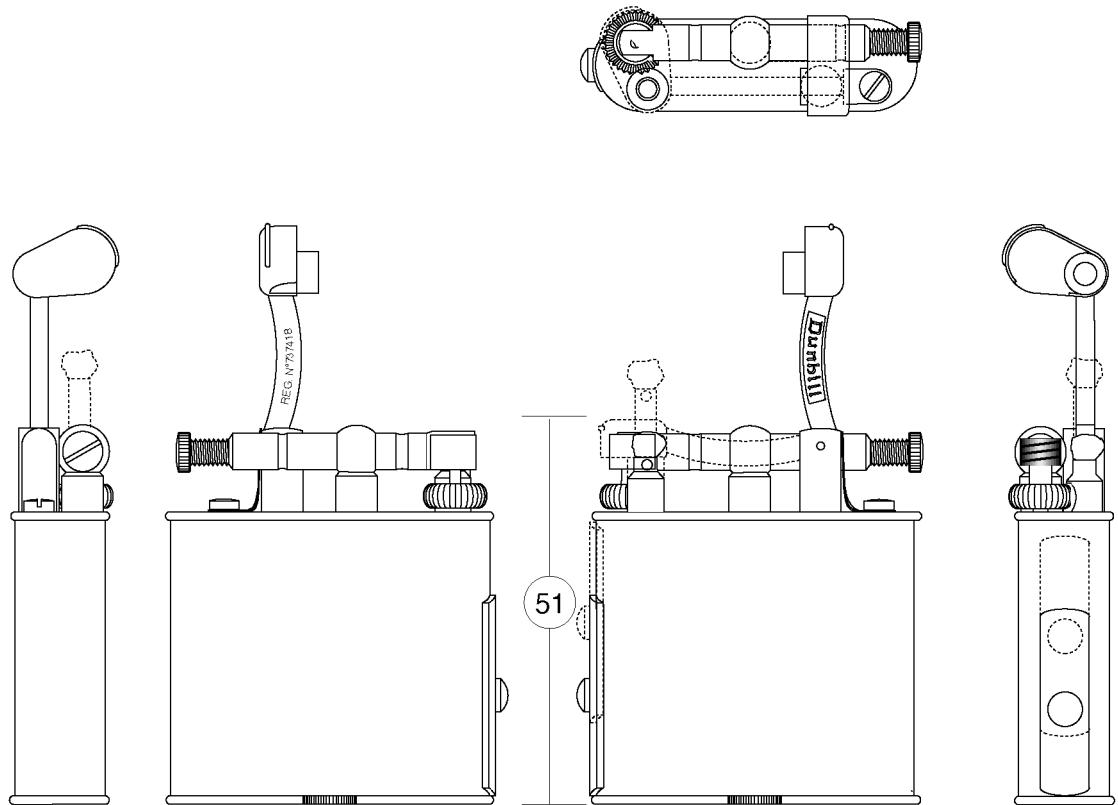

Unique B Pipe

Rounded measures in millimetres

1935	Scale	
Designed January 8th., 1937	1 : 1	
Unique B Pipe		
© Copyright by British World™ s.a.s. All Rights Reserved.		