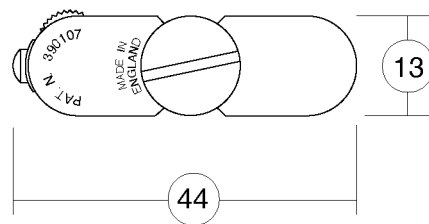

Unique B Pipe

Rounded measures in millimetres

1935	Scale	
Designed January 8th., 1937	1 : 1	
Unique B Pipe		
© Copyright by British World™ s.a.s. All Rights Reserved.		