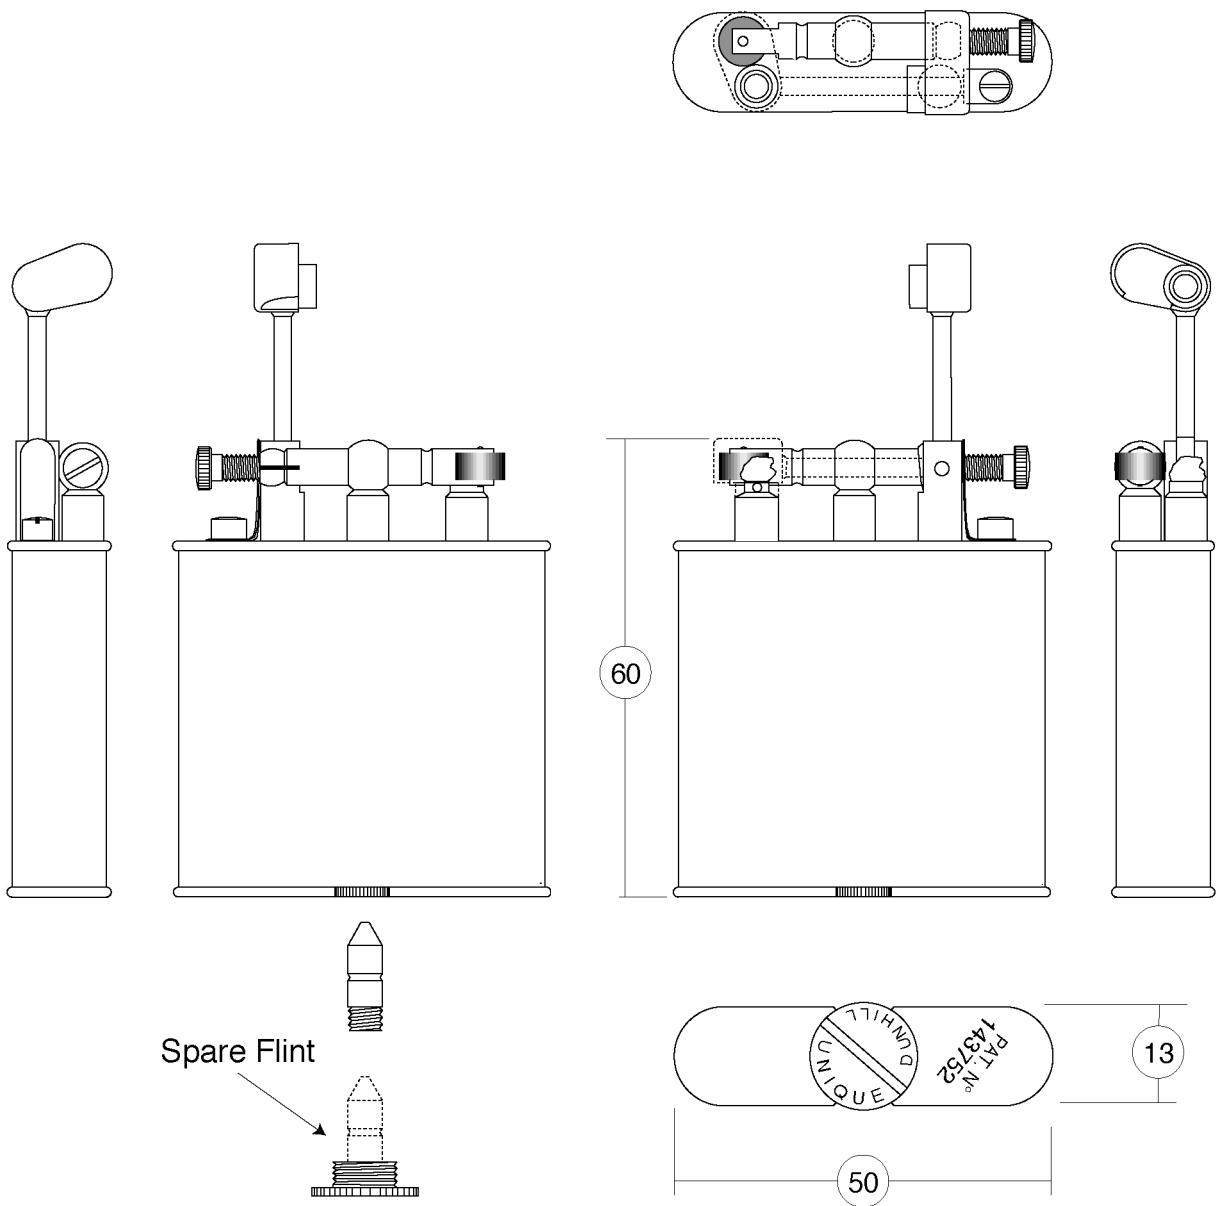

Unique C

Rounded measures in millimetres

1923	Scale	dunhill
Designed January 4th., 1927	1 : 1	
Unique C		© Copyright by British World™ s.a.s. All Rights Reserved.