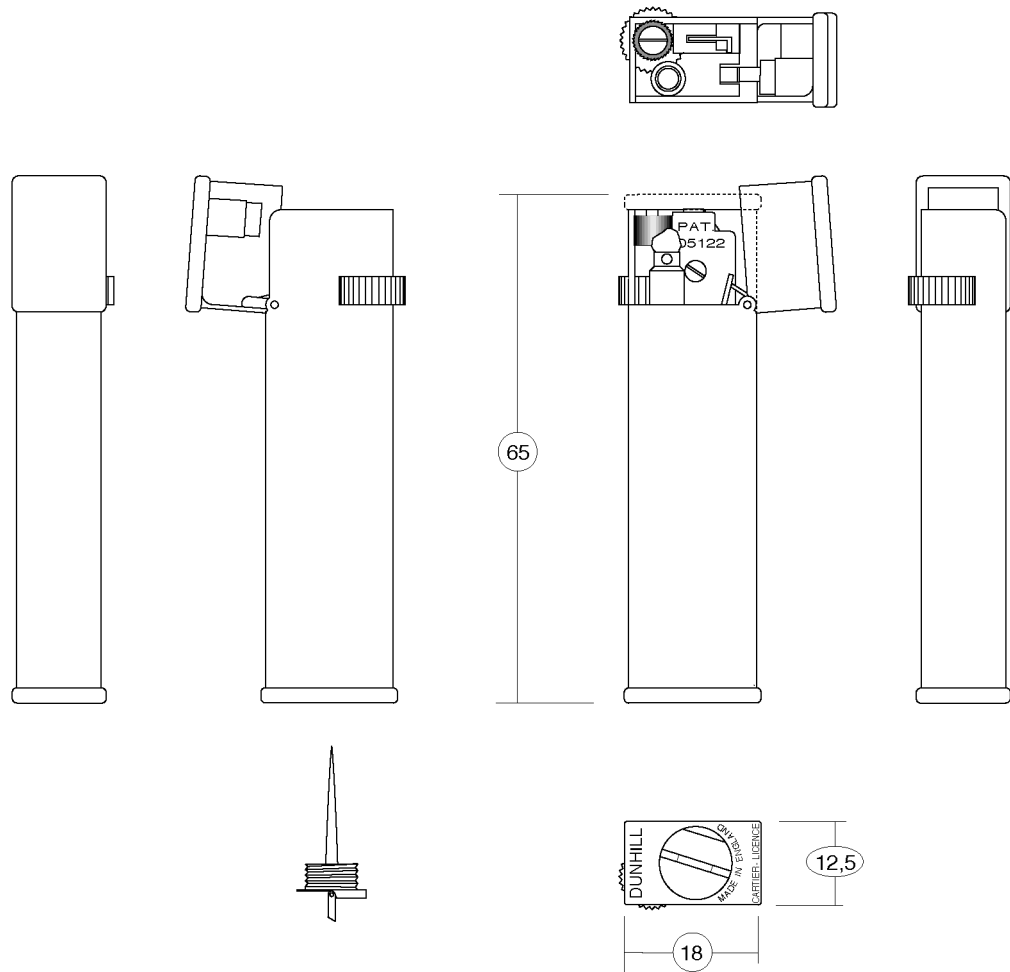

# Tallboy Standard Size

Rounded measures in millimetres

1933	Scale 1 : 1	
Designed November 12th, 1936		
Tallboy Standard Size		
© Copyright by British World™ s.a.s. All Rights Reserved.		