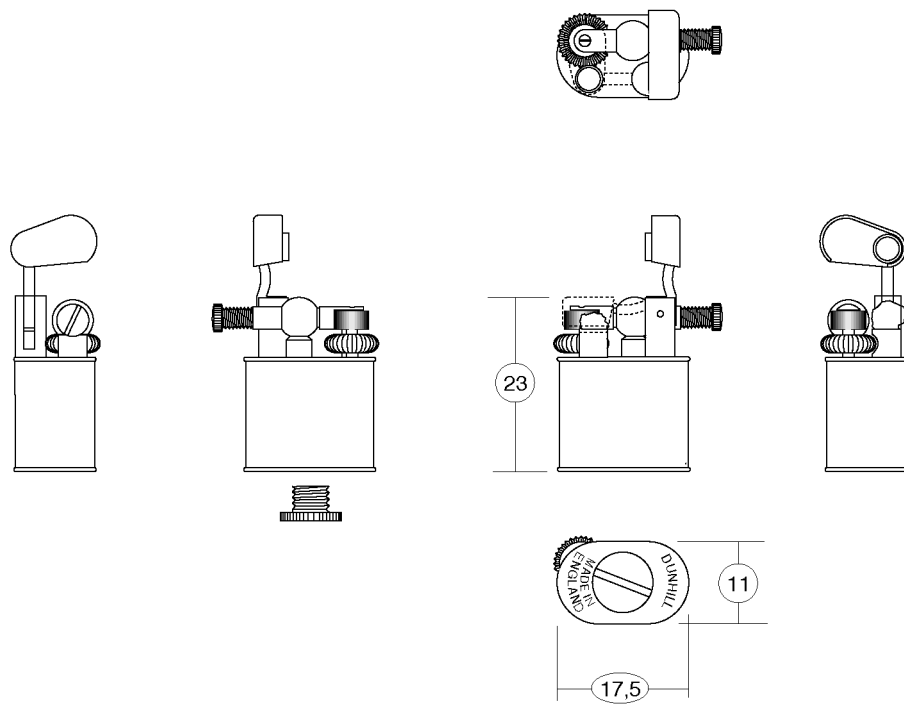

Sylph Baby Size

Rounded measures in millimetres

| | | |
|--|-------|--|
| 1953 | Scale | |
| Designed April 14th., 1956 | 1 : 1 | |
| Sylph Baby Size | | |
| © Copyright by British World™ s.a.s. All Rights Reserved. | | |