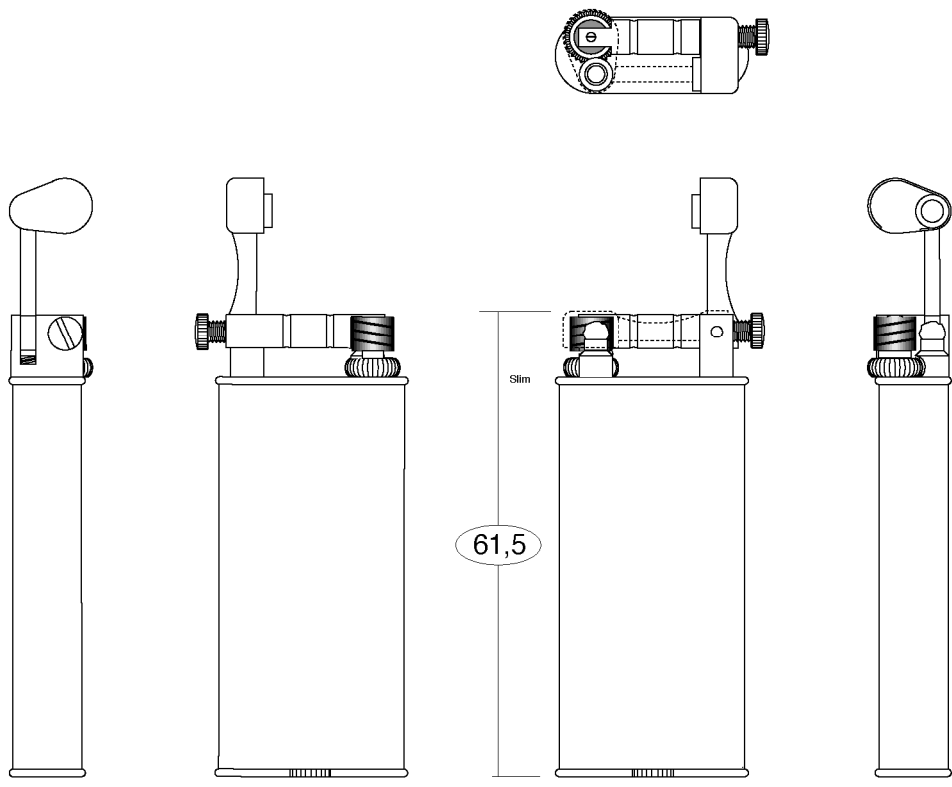

# Slim Standard Size

Rounded measures in millimetres

1955	Scale	
Designed October 9th, 2001	1 : 1	
Slim Standard Size		dunhill
© Copyright by British World™ s.a.s. All Rights Reserved.		